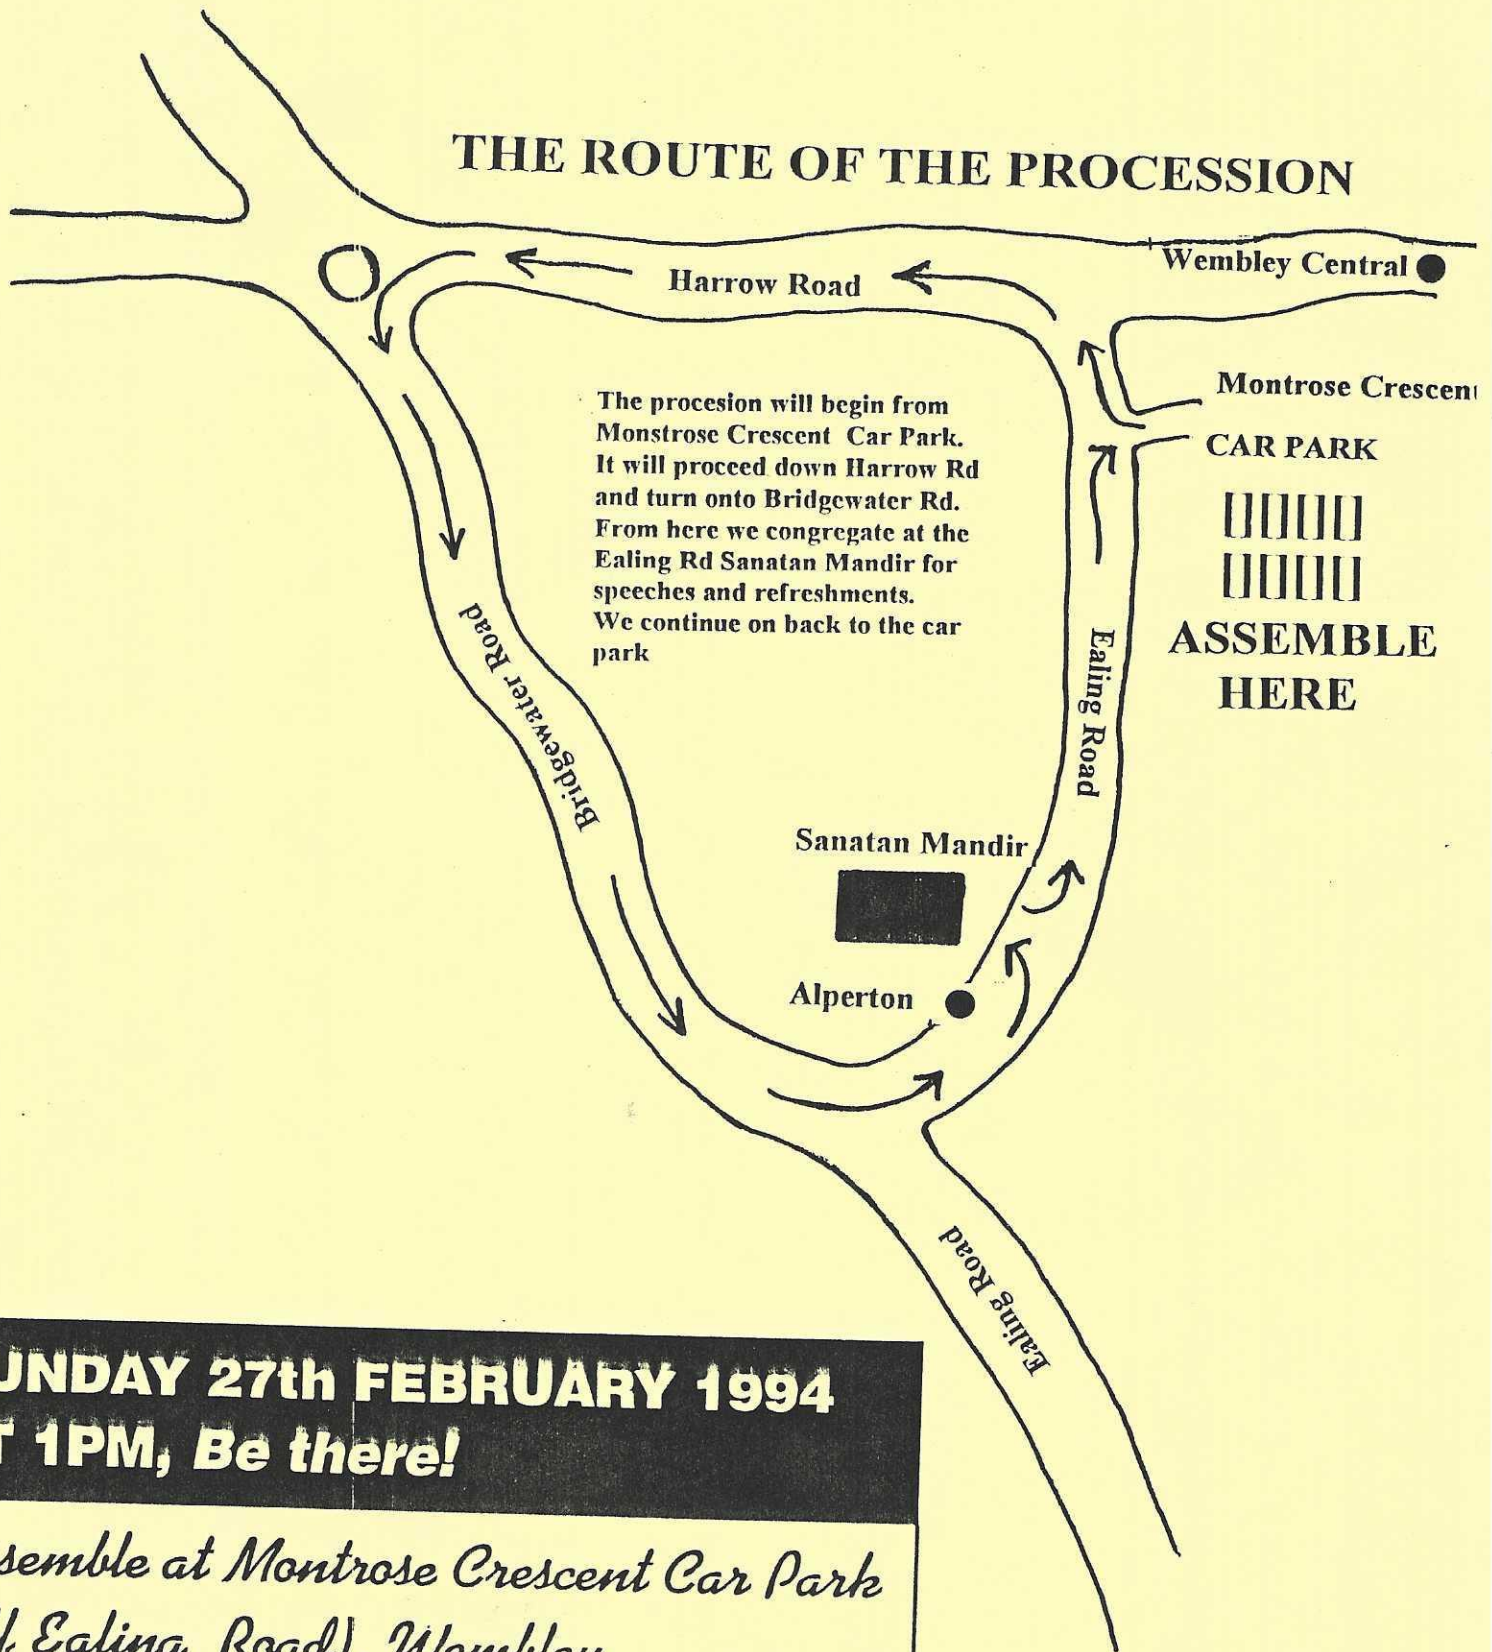

THE ROUTE OF THE PROCESSION

SUNDAY 27th FEBRUARY 1994
AT 1PM, Be there!

*Assemble at Montrose Crescent Car Park
(off Ealing Road), Wembley.*